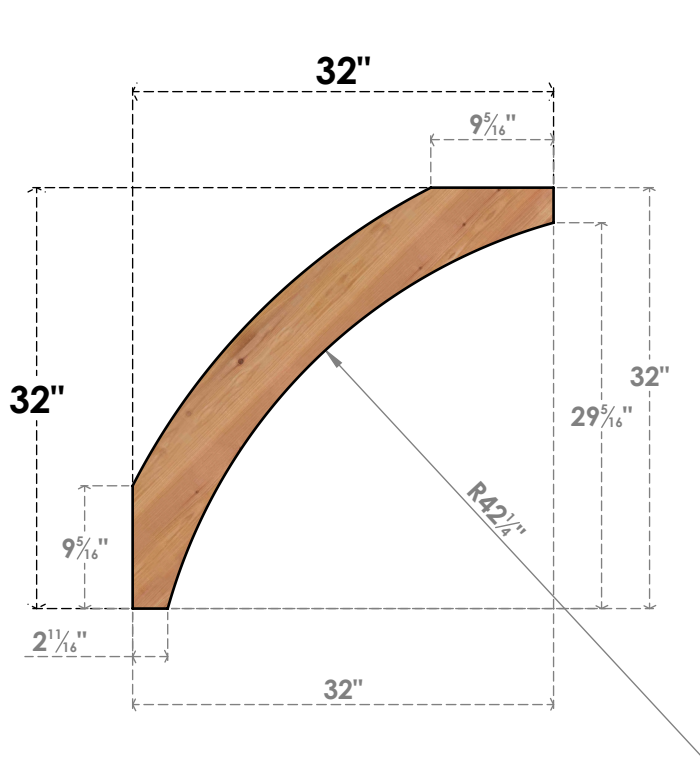

# BRC06X32X32THR00SWR

5 1/2"W X 32"D X 32"H THORTON SMOOTH BRACE, WESTERN RED CEDAR

**SIDE**

**FRONT**

EKENA MILLWORK  
 2300 WEST MAIN ST.  
 CLARKSVILLE, TX 75426  
 TOLL FREE: 866-607-0453  
 WWW.EKENAMILLWORK.COM